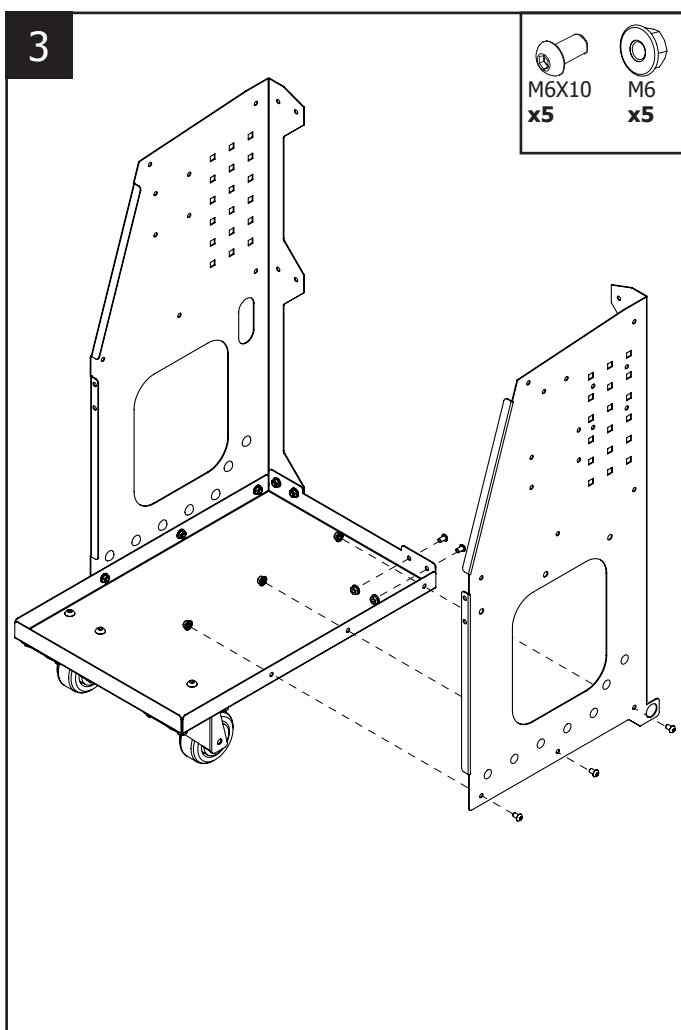

Chariot / Trolley / Fahrwagen

ref. 051331

UNIVERSAL 800

M8	M6X10	M6X20	M6
			
x8	x40	x4	x46

M8X12	M6X30	Goupille	Rondelle
			
x8	x2	x2	x2

Chariot / Trolley / Fahrwagen

ref. 051331

UNIVERSAL 800