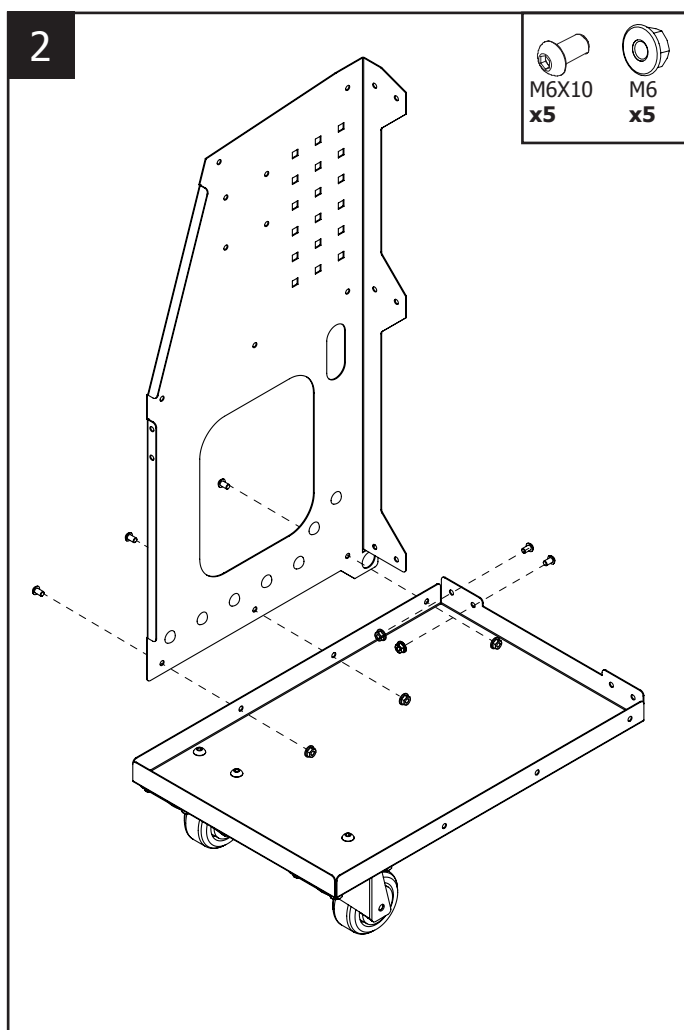

Chariot / Trolley / Fahrwagen

ref. 051331

UNIVERSAL 800

M8	M6X10	M6X20	M6
			
x8	x40	x4	x46

M8X12	M6X30	Goupille	Rondelle
			
x8	x2	x2	x2

Chariot / Trolley / Fahrwagen

ref. 051331

UNIVERSAL 800