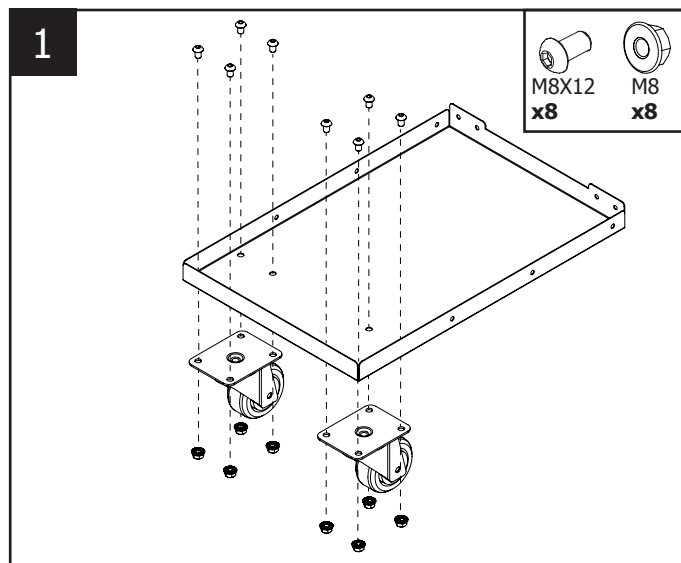

Chariot / Trolley / Fahrwagen

ref. 051331

UNIVERSAL 800

M8	M6X10	M6X20	M6
			
x8	x40	x4	x46

M8X12	M6X30	Goupille	Rondelle
			
x8	x2	x2	x2

Chariot / Trolley / Fahrwagen

ref. 051331

UNIVERSAL 800